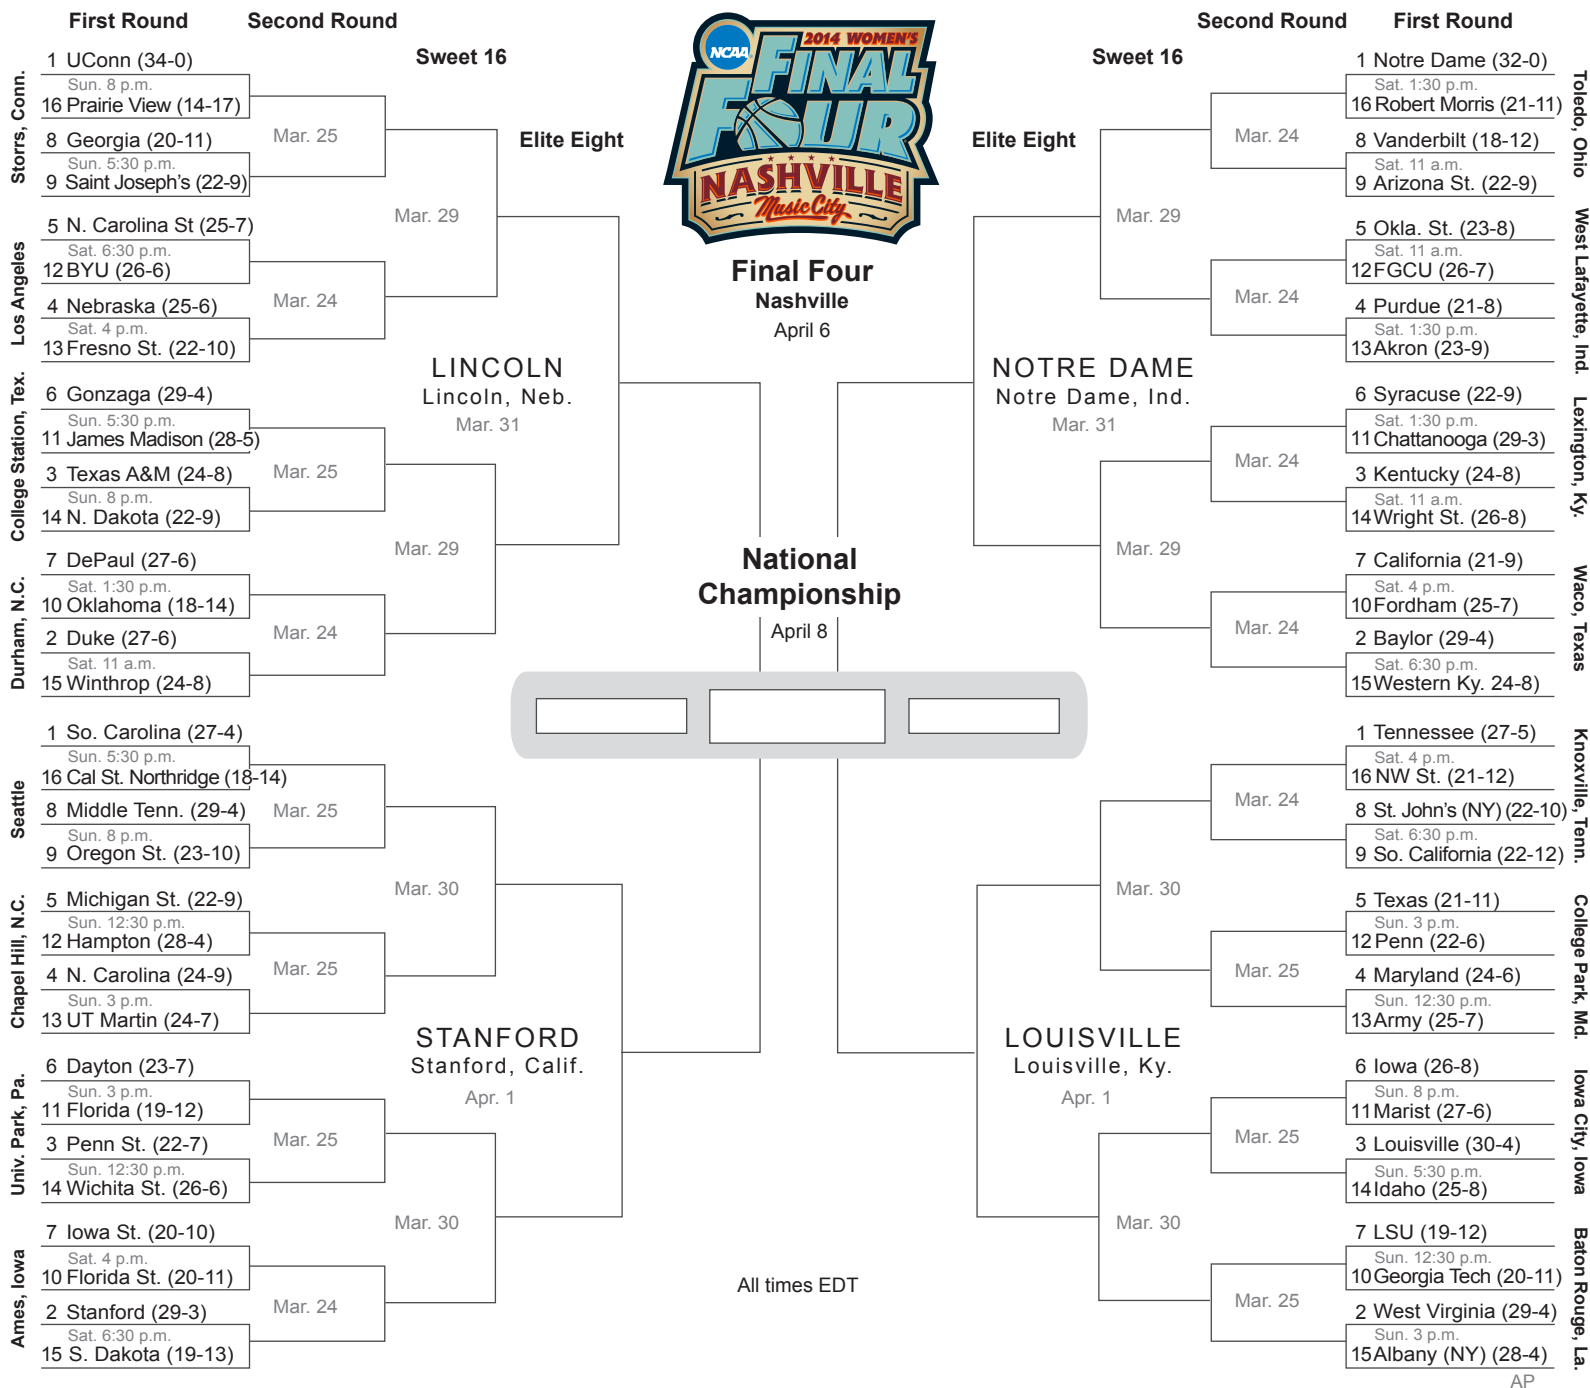

Women's Division I Basketball Championship

NCAA W BRACKET 031714: Bracket for the 2014 NCAA Women's Division I Basketball Championship; 5c x 8 inches; 245.5 mm x 203 mm; with related stories; staff; ETA 8 p.m.